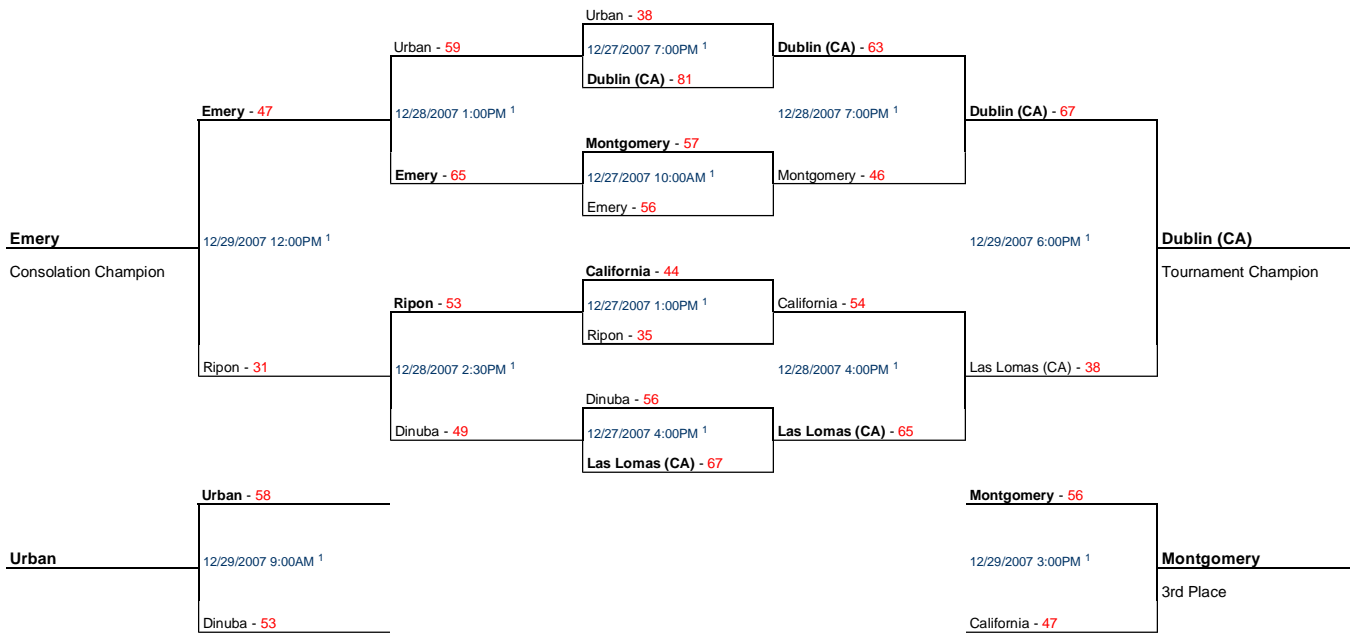

West Coast Jamboree - Coral Division

Additional Notes:
 ** MATCHUPS ARE SUBJECT TO CHANGE FOR THE GOOD OF THE TOURNAMENT **

Location Legend:
 1. Liberty High School - West Gymnasium MAP

Sheldon
 See Photos, Maps & Candid Reviews Save up to 70% at Yahoo Travel
travel.yahoo.com