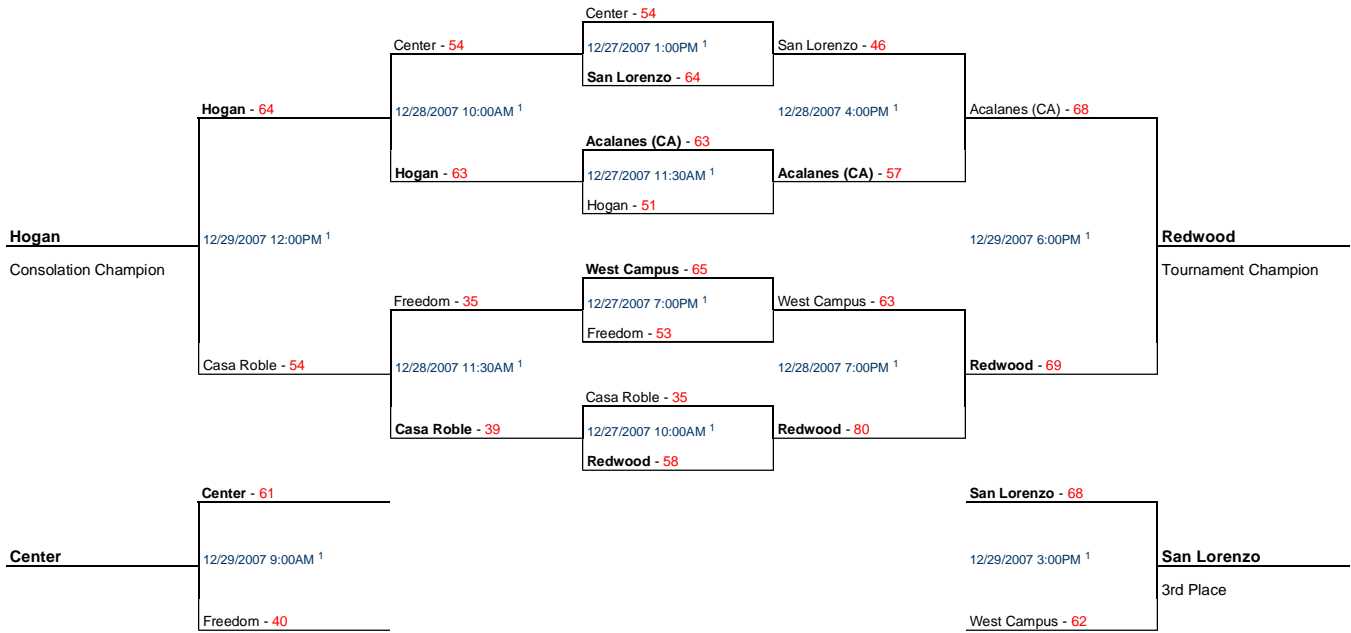

West Coast Jamboree - Opal Division

Additional Notes:
**** MATCHUPS ARE SUBJECT TO CHANGE FOR THE GOOD OF THE TOURNAMENT ****

Location Legend:
 1. Freedom High School

[MAP](#)

Sheldon
 See Photos, Maps & Candid Reviews Save up to 70% at Yahoo Travel
travel.yahoo.com