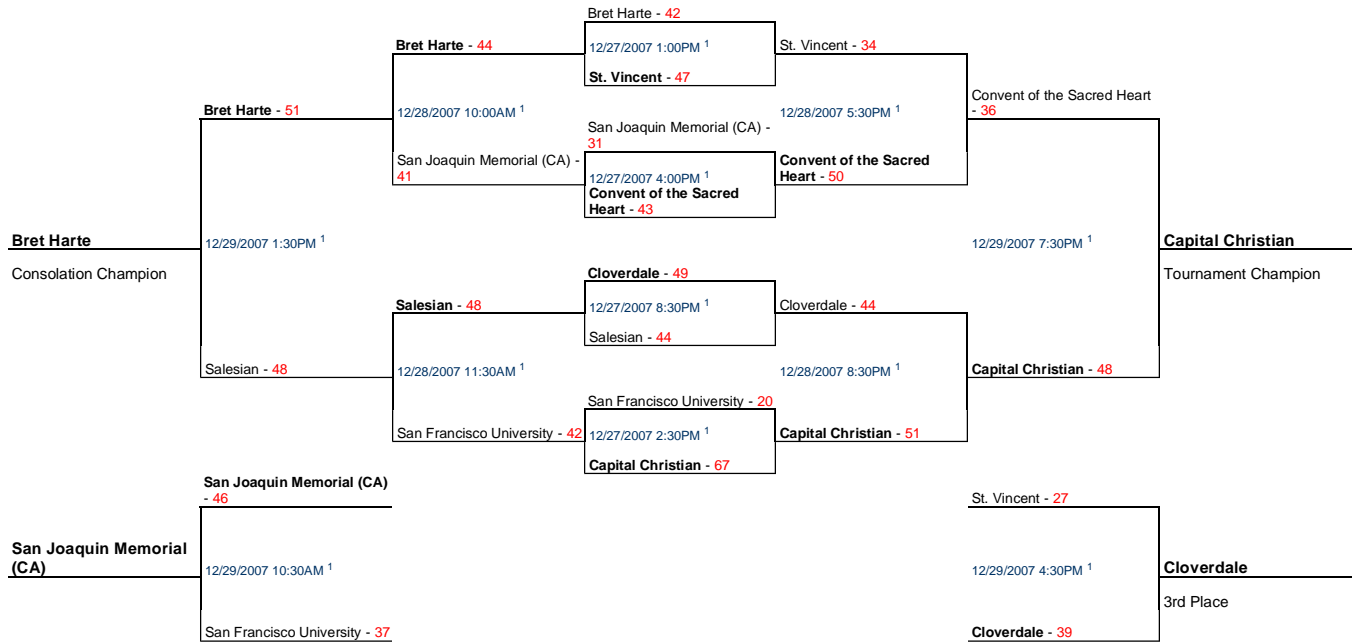

## West Coast Jamboree - Pearl Division

**Additional Notes:**

\*\* MATCHUPS ARE SUBJECT TO CHANGE FOR THE GOOD OF THE TOURNAMENT \*\*

**Location Legend:**

1. Heritage High School

[MAP](#)

**High School Softball**

High School Softball Teams, Players & Coaches - Connect & Share Online!  
[www.WePlay.com/HS-Softball](http://www.WePlay.com/HS-Softball)

**S. F. Institute of Music**

A comprehensive music program for youths ages 5-18.  
[www.sfstituteofmusic.org](http://www.sfstituteofmusic.org)