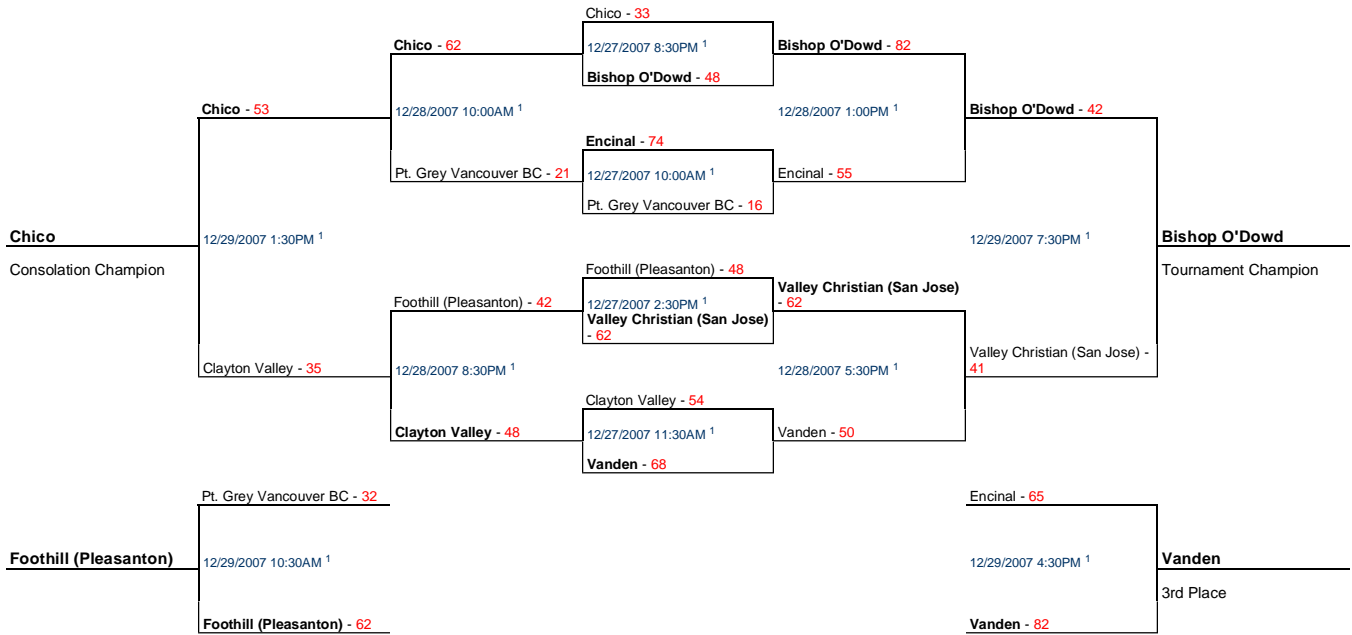

West Coast Jamboree - Topaz Division

Additional Notes:
 ** MATCHUPS ARE SUBJECT TO CHANGE FOR THE GOOD OF THE TOURNAMENT **

Location Legend:
 1. Antioch High School

MAP

College Sports Recruiting
 Get Exposure to All Coaches in the USA. Create a Free Profile.
www.D1Athletes.com